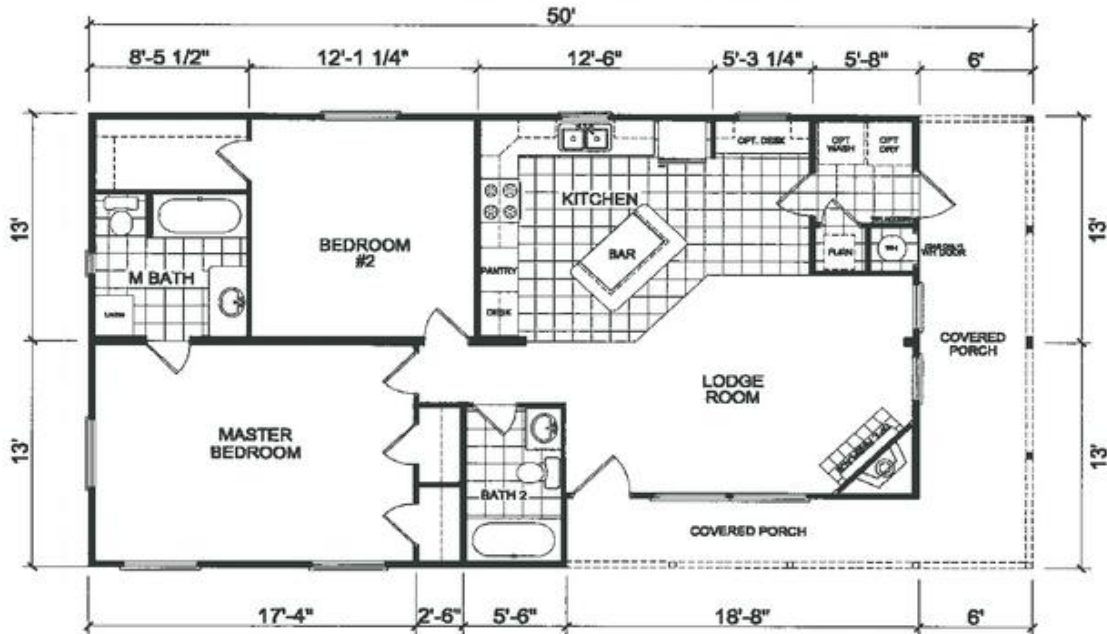

## "The Hawthorn"

Hawthorn - APH-853 - 1,070 Square feet plus covered deck as shown

*Due to continuous improvements, product specifications subject to change without notice*