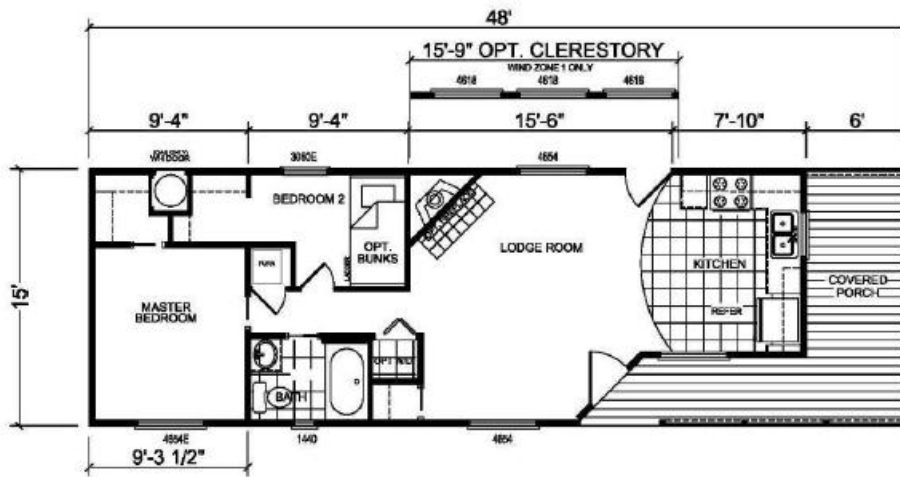

Pine Mountain Cabin Model 753

APH-HUD-753
 LIVING AREA= 584 SF
 PORCH AREA= 136 SF