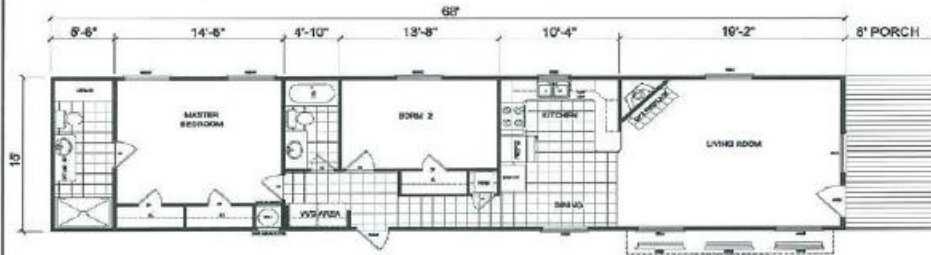

Pine Mountain Cabins "The Kodiak"

Kodiak - APH-794 - 1020 Square feet - plus covered deck as shown