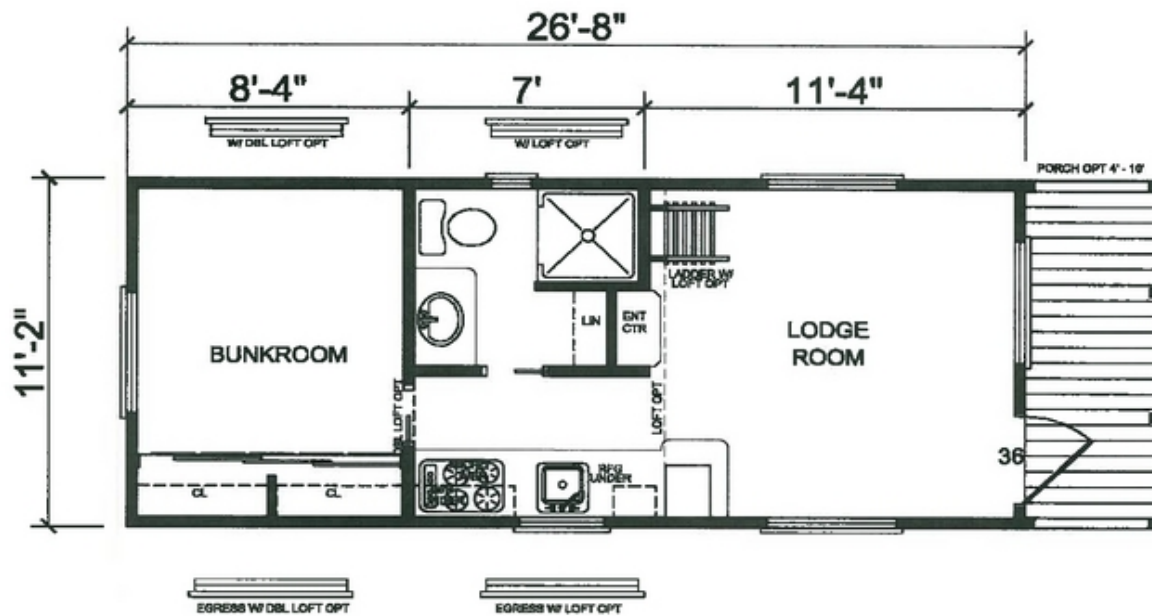

Sportsman's Lodge

Model 401C - 310 Square Feet

Due to continuous improvements, product specifications are subject to change without notice

401 - Exterior

401 - Loft

401 - Kitchen with black appliances

401 - Entertainment center

401 - Kitchen

401 - Bathroom