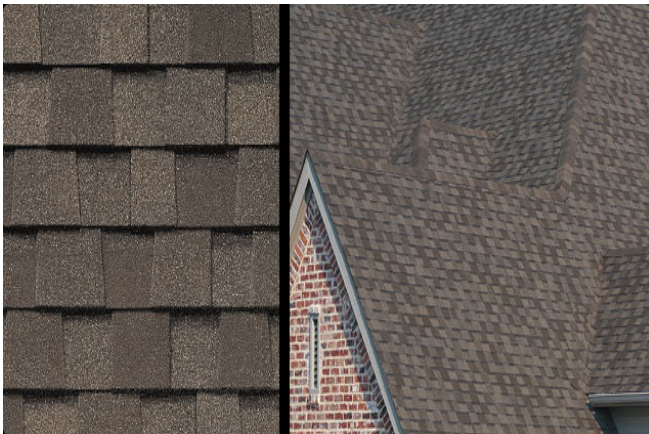

Shingle Color Selections

20 Year 3-Tab Shingles

Weathered Wood

White

Optional 30 Year Architectural Shingles

Weathered Wood

Pewter