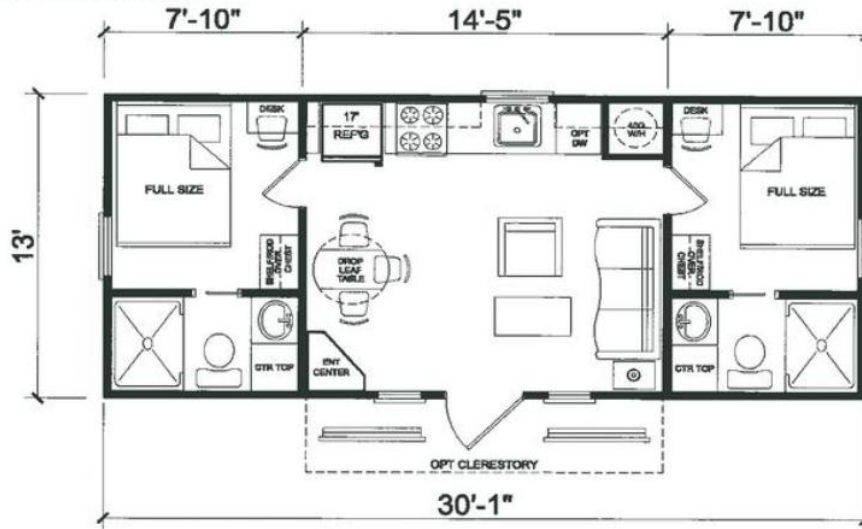

Innovation in Recreational Living

Rental Cottage Series

Model 110 - 399 Square Feet